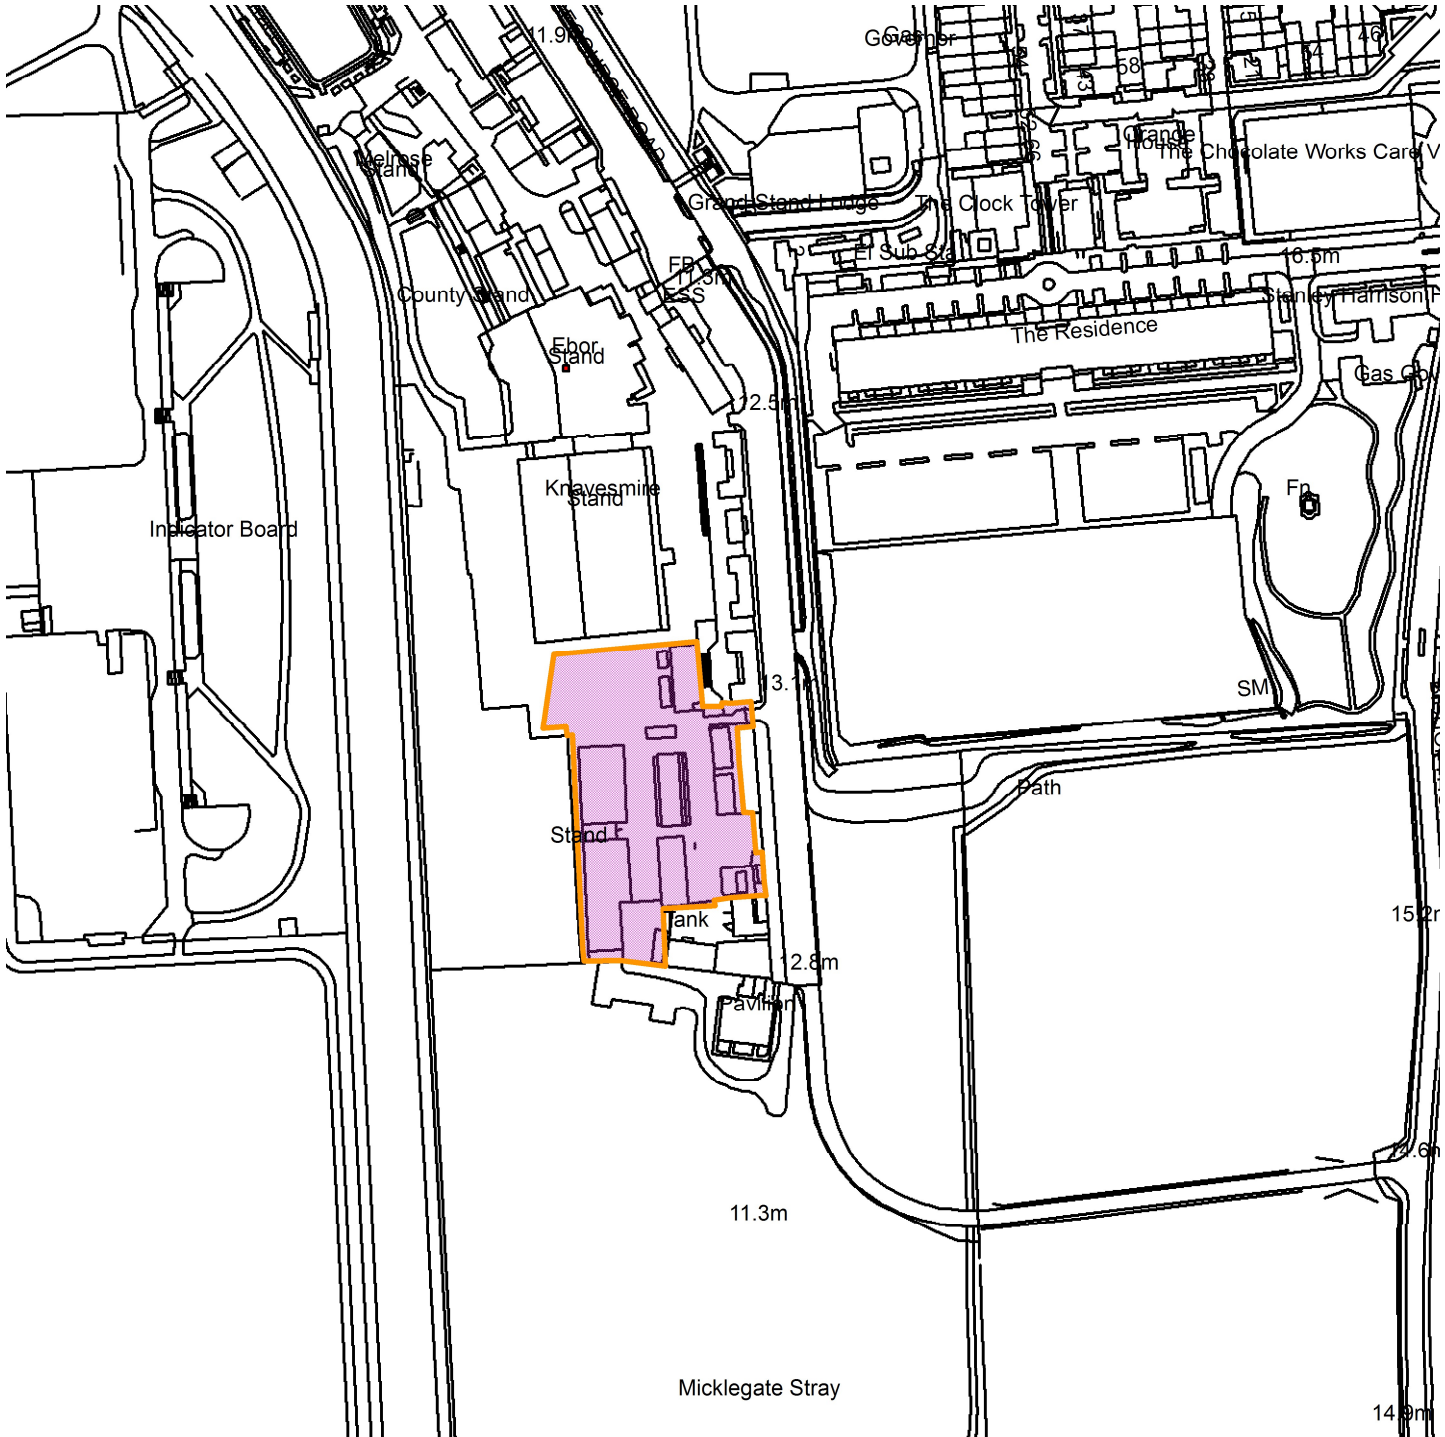

# York Racecourse, Knavesmire, YO23 1EJ

23/01421/FULM

GIS by ESRI (UK)

Scale : 1:2706

Reproduced from the Ordnance Survey map with the permission of the Controller of Her Majesty's Stationery Office © Crown Copyright 2000.

Unauthorised reproduction infringes Crown Copyright and may lead to prosecution or civil proceedings.

Produced using ESRI (UK)'s MapExplorer 2.0 - <http://www.esriuk.com>

<b>Organisation</b>	City of York Council
<b>Department</b>	Directorate of Place
<b>Comments</b>	Site Location Plan
<b>Date</b>	27 September 2023
<b>SLA Number</b>	Not Set